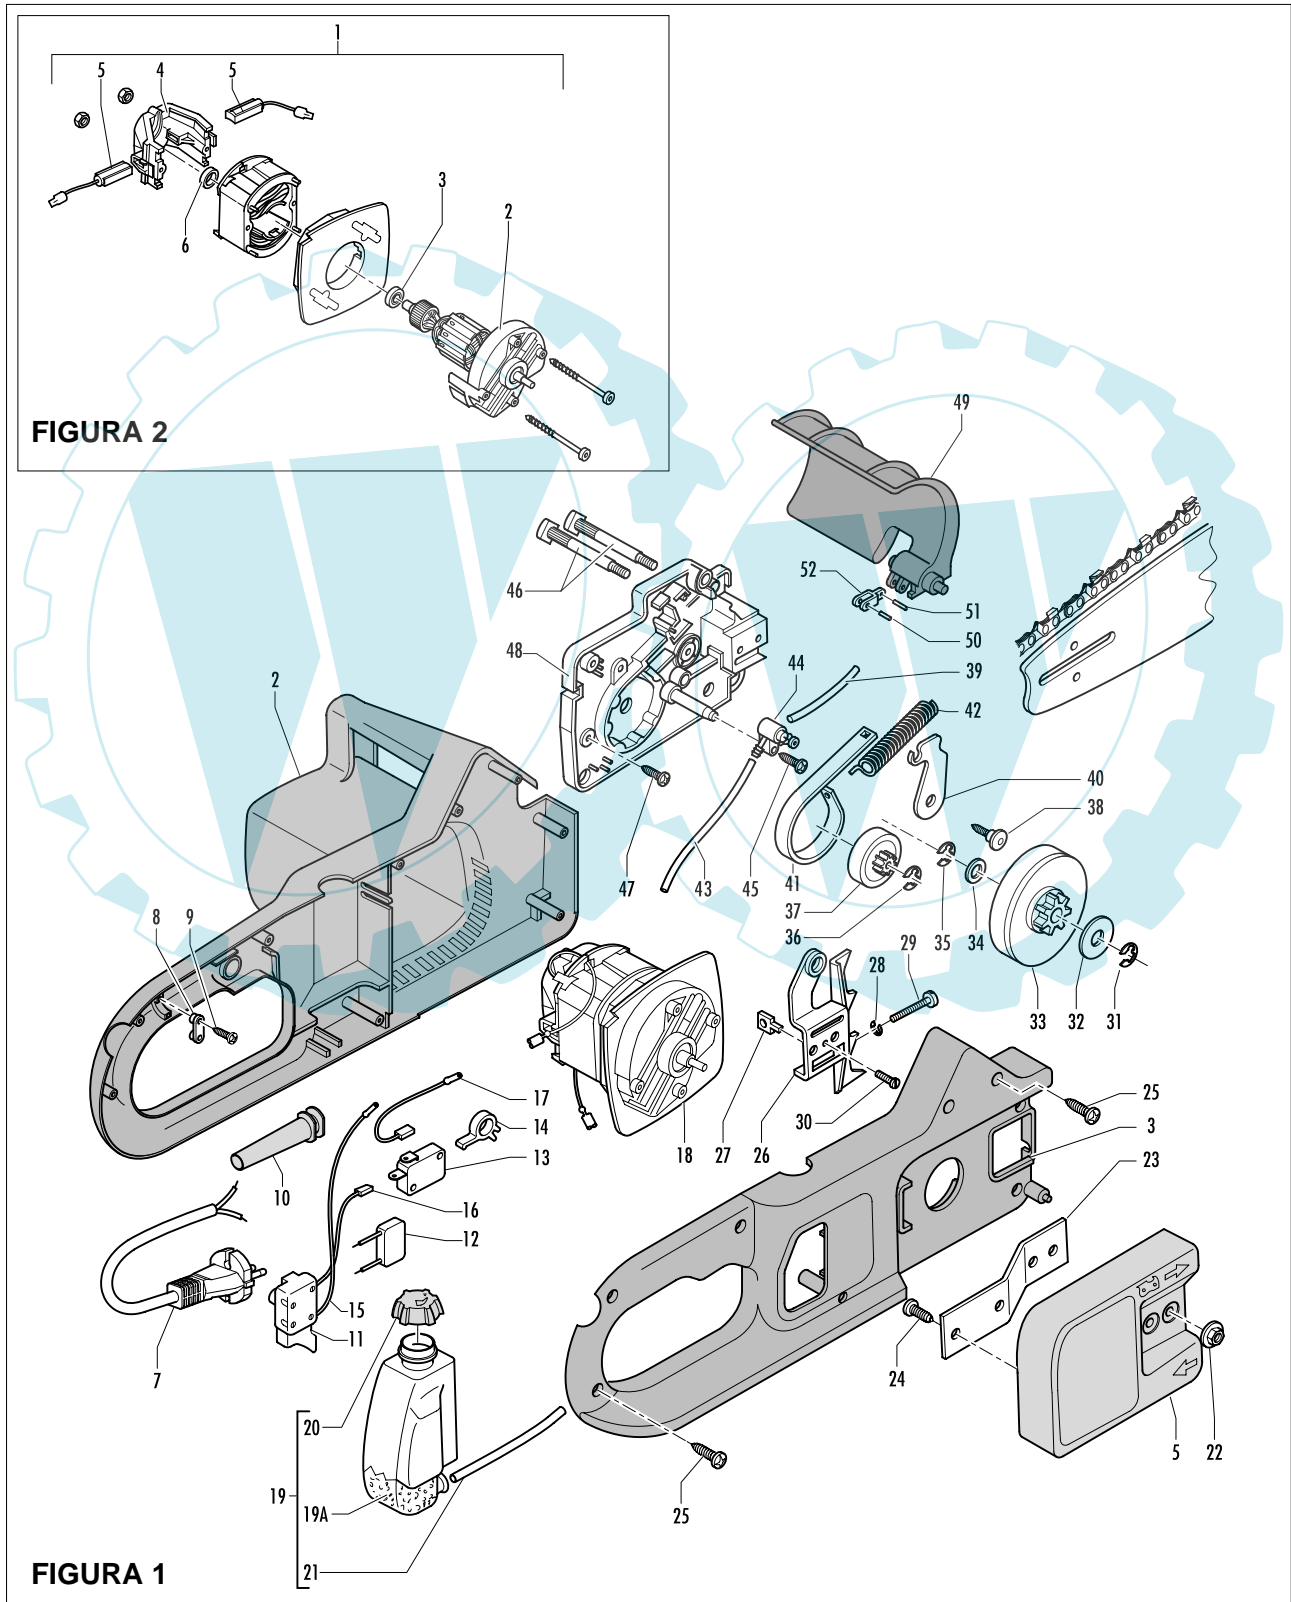

brand	McCULLOCH

date	MAR/03	SHEET 1/2

Model	Prefix
ELECTRAMAC 335 ASSY UK	01

Product number
953900309